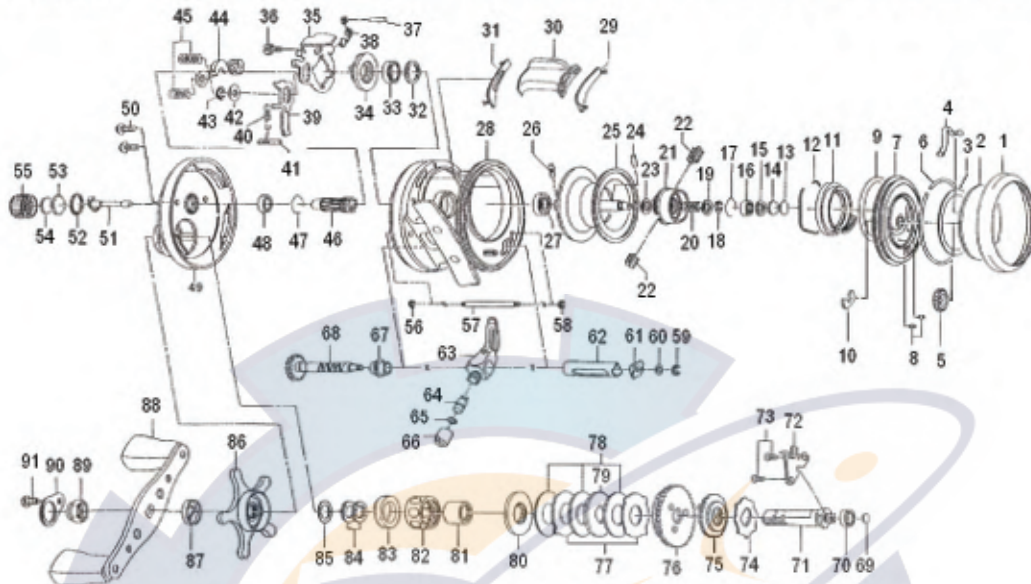

BAITCASTING REEL

TEAM DAIWA LUNA 203L/253L

Key No.	Parts No.	Parts Name	Key No.	Parts No.	Parts Name
1	F79-8111	R/S OUTER RING	57	G52-7801	STABILIZER BAR
2	G28-8809	DIAL	58	F55-0501	STABILIZER BAR RET
3	G28-7801	RING	59	320-5901	WORM SHAFT RET
4	G28-8101	CLICK SPRING	60	373-1303	WORM SHAFT WASHER
5	G53-8701	IDLE GEAR	61	F79-5801	WORM SHAFT HOLDER A
6	F79-8201	RET	62	F79-5101	LEVEL WIND GUARD
7	G60-9002	R/S PLT	63	F79-5201	LINE GUIDE
8	G50-0901	PIN	64	121-4212	LINE GUIDE PAWL
9	F79-8301	O RING A	65	375-4101	LINE GUIDE PAWL WASHER
10	G53-8801	DIAL HOLDER	66	341-5901	PAWL CAP
11	G28-8402	MAGNET HOLDER	67	F79-5501	WORM SHAFT HOLDER B
12	G00-4601	MAGNET HOLDER RET	68	F84-9101	WORM SHAFT
13	375-7404	SPACER A	69	F57-5601	DRIVE SHAFT WASHER
14	375-7411	SPACER B	70	G53-8001	BALL BEARING D
15	F57-4303	SPACER C	71	F84-9002	DRIVE SHAFT
16	G43-1101	BALL BEARING A	72	F99-8001	DRIVE SHAFT RET
17	E21-9701	BEARING RET A	73	E13-4501	DRIVE SHAFT RET SCREW
18-27	Z01-7613	SPOOL	74	F76-1701	A/R RATCHET
28	G82-9601	FRAME	75	F79-5901	DRIVE GEAR A
29	F79-3305	CLUTCH LEVER PLT A	76	F99-8501	DRIVE GEAR B
30	F99-7501	CLUTCH LEVER	77	F79-6101	EARED WASHER
31	F79-3203	CLUTCH LEVER PLT B	78	G42-8501	DRAG WASHER
32	F79-3401	BEARING RET B	79	F79-6301	KEY WASHER A
33	G43-1001	BALL BEARING B	80	B36-0303	KEY WASHER B
34	F99-7401	CLUTCH CAM	81	G05-6301	GEAR SHAFT COLLAR
35	F99-7701	YOKE PLT	82	F55-2703	ROLLER CLUTCH
36	F79-3801	YOKE PLT SCREW	83	G05-6201	DRAG COLLAR
37	F79-4401	CLUTCH SPRING PIN	84	150-8901	DRAG SPRING WASHER
38	G60-8901	CLUTCH SPRING	85	373-7810	SPACING SLEEVE
39	F99-7901	CLUTCH TRIP PLT	86	G70-3802	STAR DRAG
40	F79-4701	CLUTCH TRIP LEVER SPRING	87	F85-0401	HANDLE COLLAR
41	F79-4601	CLUTCH TRIP LEVER PIN	88	G70-5501	HANDLE
42	371-6905	CLUTCH TRIP LEVER WASHER	89	341-5805	HANDLE NUT
43	320-1402	CLUTCH TRIP LEVER RET	90	040-3208	HANDLE NUT PLT
44	F99-8201	YOKE	91	353-8301	HANDLE NUT PLT SCREW
45	F79-4901	YOKE SPRING			
46	F99-8301	PINION GEAR			
47	E21-9701	BEARING RET C			
48	G43-0901	BALL BEARING C			
49	G14-6507	L/S PLT			
50	B67-9302	R/S PLT SCREW			
51	F80-0501	PINION SHAFT			
52	171-5201	O RING B			
53	B17-5401	SPOOL ADJ CAP METAL			
54	B17-5503	RUBBER WASHER			
55	F57-4403	CAST CONTROL CAP			
56	F55-0501	STABILIZER BAR RET			

TDLUNA253L Special Parts

Key No.	Parts No.	Parts Name
18-27	Z01-7616	SPOOL
28	G82-9401	FRAME
30	F99-7601	CLUTCH LEVER
35	F99-7801	YOKE PLT
49	G14-6506	L/S PLT
57	G52-7901	STABILIZER BAR
62	F81-9901	LEVEL WIND GUARD
68	F81-9401	WORM SHAFT